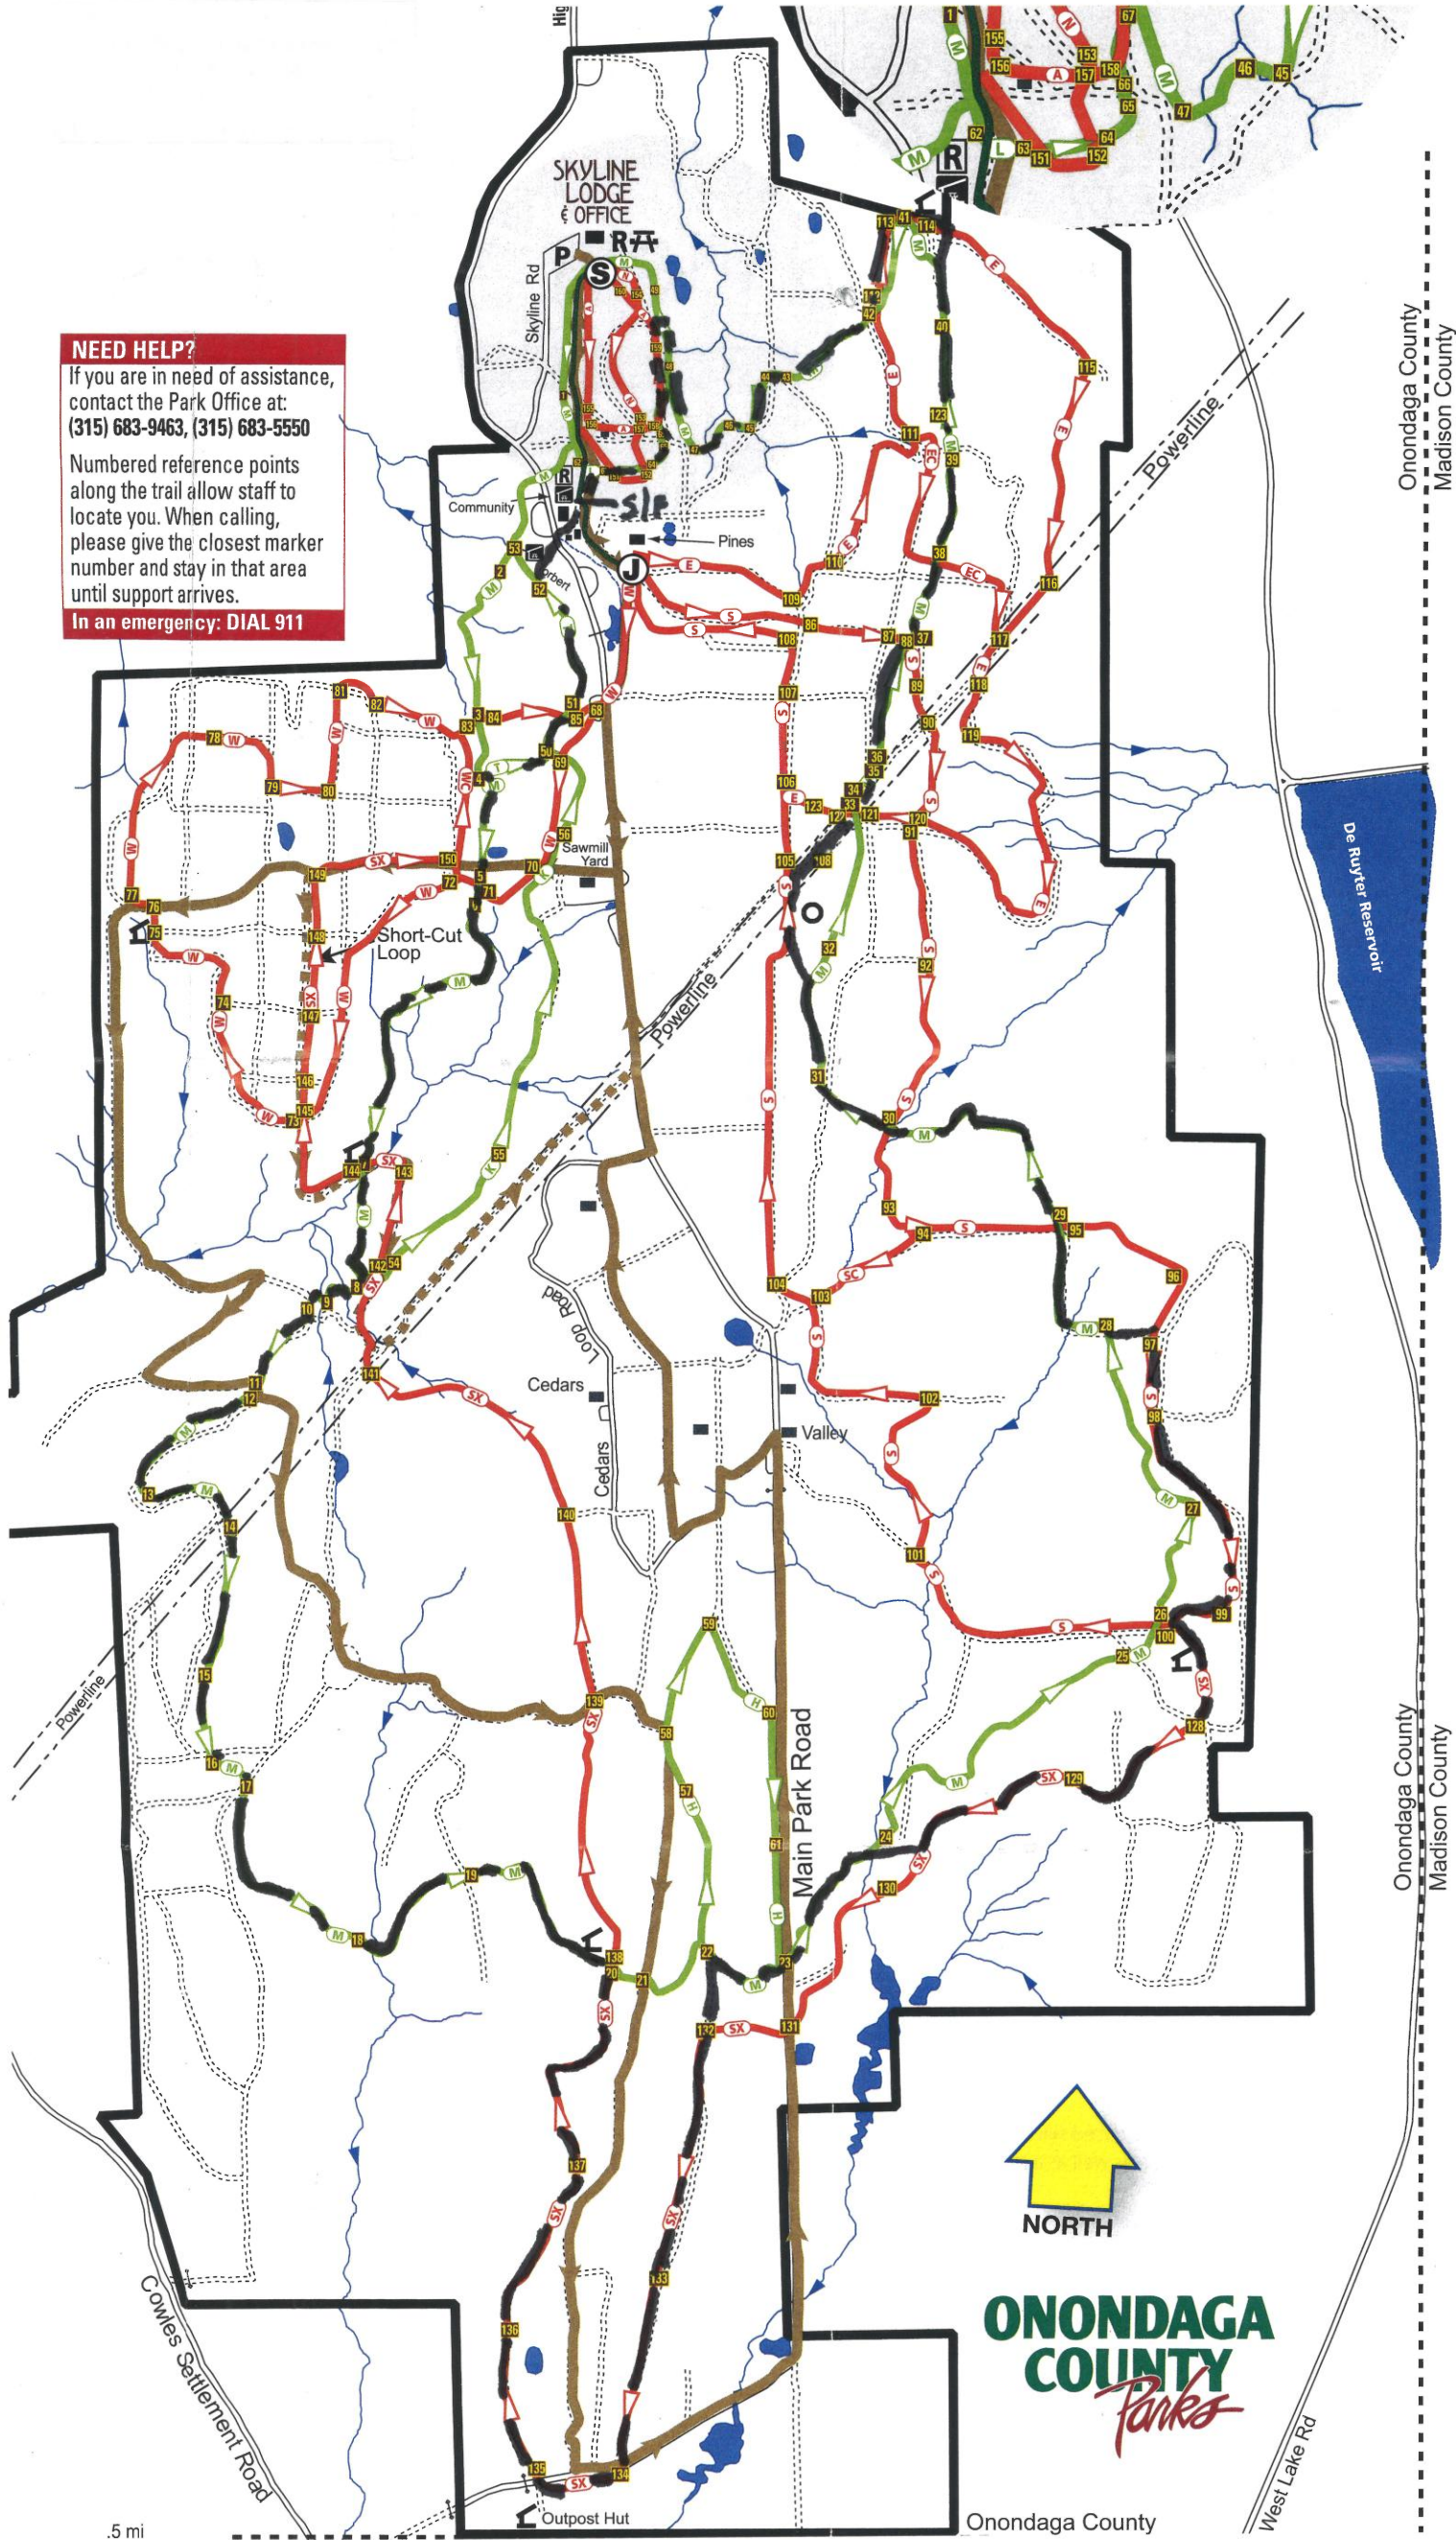

**NEED HELP?**

If you are in need of assistance, contact the Park Office at: (315) 683-9463, (315) 683-5550

Numbered reference points along the trail allow staff to locate you. When calling, please give the closest marker number and stay in that area until support arrives.

**In an emergency: DIAL 911**

Onondaga County  
Madison County

Onondaga County  
Madison County

**ONONDAGA  
COUNTY**  
*Parks*

.5 mi

Onondaga County

West Lake Rd